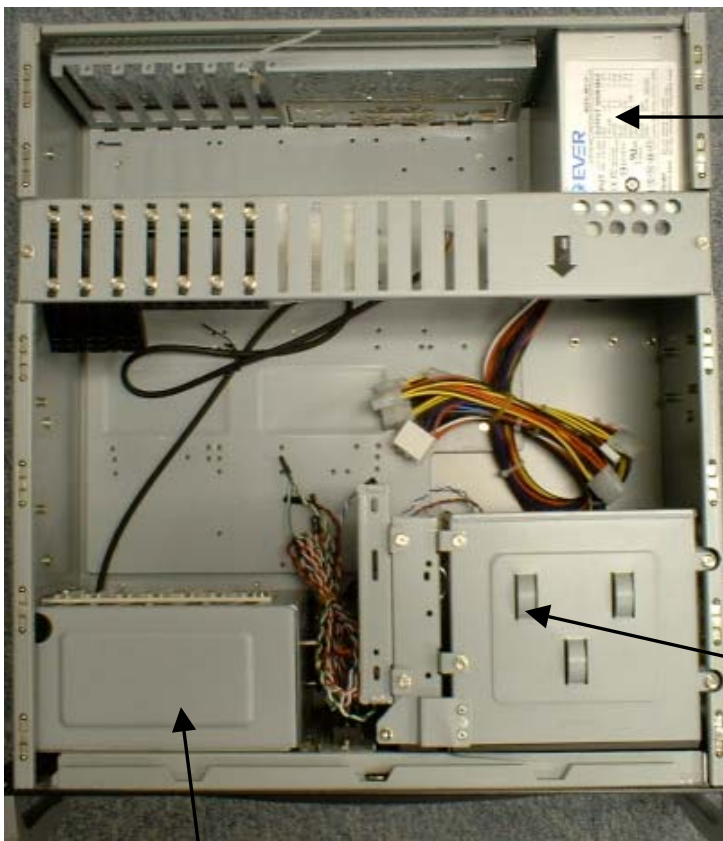

### 4U Rack Mount Case, Black

- Size:
  - 6.75 inches tall
  - 17 inches wide (19 inches wide at front plate)
  - 18 inches deep (20 inches counting handles)
- 300 Watt power Supply
- 7 punch out plates for add on cards.
- 6 internal drive bays
- Built in cooling fan
- Lock for access to the front panel of case

300 watt power supply  
input:  
115V ~6A 60Hz  
230V ~3.5A 50 Hz

Drive Bays  
1 Floppy  
3 5.25 bays  
2 3.5 bays

Cooling fan  
Specs:  
Size of fan case  
3.5inches x 6inches x 6.75inches  
Fan: 5 inch fan DC12V 0.30A  
Ball bearing fan