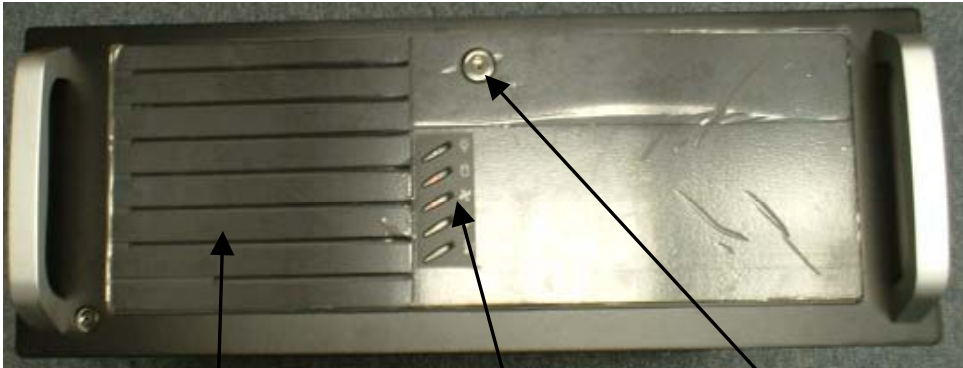

### 4U Rack Mount Case, Black

- Size:
  - 6.75 inches tall
  - 17 inches wide (19 inches wide at front plate)
  - 18 inches deep (20 inches counting handles)
- 300 Watt power Supply
- 7 punch out plates for add on cards.
- 6 internal drive bays
- Built in cooling fan
- Lock for access to the front panel of case

300 watt power supply  
input:  
115V ~6A 60Hz  
230V ~3.5A 50 Hz

Drive Bays  
1 Floppy  
3 5.25 bays  
2 3.5 bays

Cooling fan  
Specs:  
Size of fan case  
3.5inches x 6inches x 6.75inches  
Fan: 5 inch fan DC12V 0.30A  
Ball bearing fan