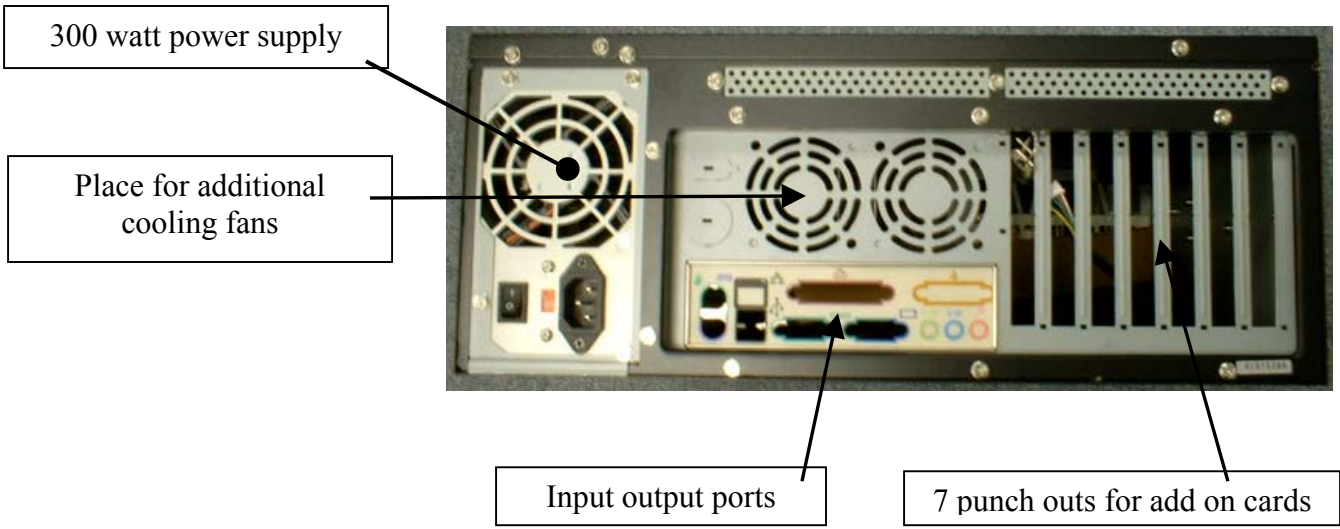

### 4U Rack Mount Case, Black

- Size:
  - 6.75 inches tall
  - 17 inches wide (19 inches wide at front plate)
  - 18 inches deep (20 inches counting handles)
- 300 Watt power Supply
- 7 punch out plates for add on cards.
- 6 internal drive bays
- Built in cooling fan
- Lock for access to the front panel of case

300 watt power supply  
input:  
115V ~6A 60Hz  
230V ~3.5A 50 Hz

Drive Bays  
1 Floppy  
3 5.25 bays  
2 3.5 bays

Cooling fan  
Specs:  
Size of fan case  
3.5inches x 6inches x 6.75inches  
Fan: 5 inch fan DC12V 0.30A  
Ball bearing fan